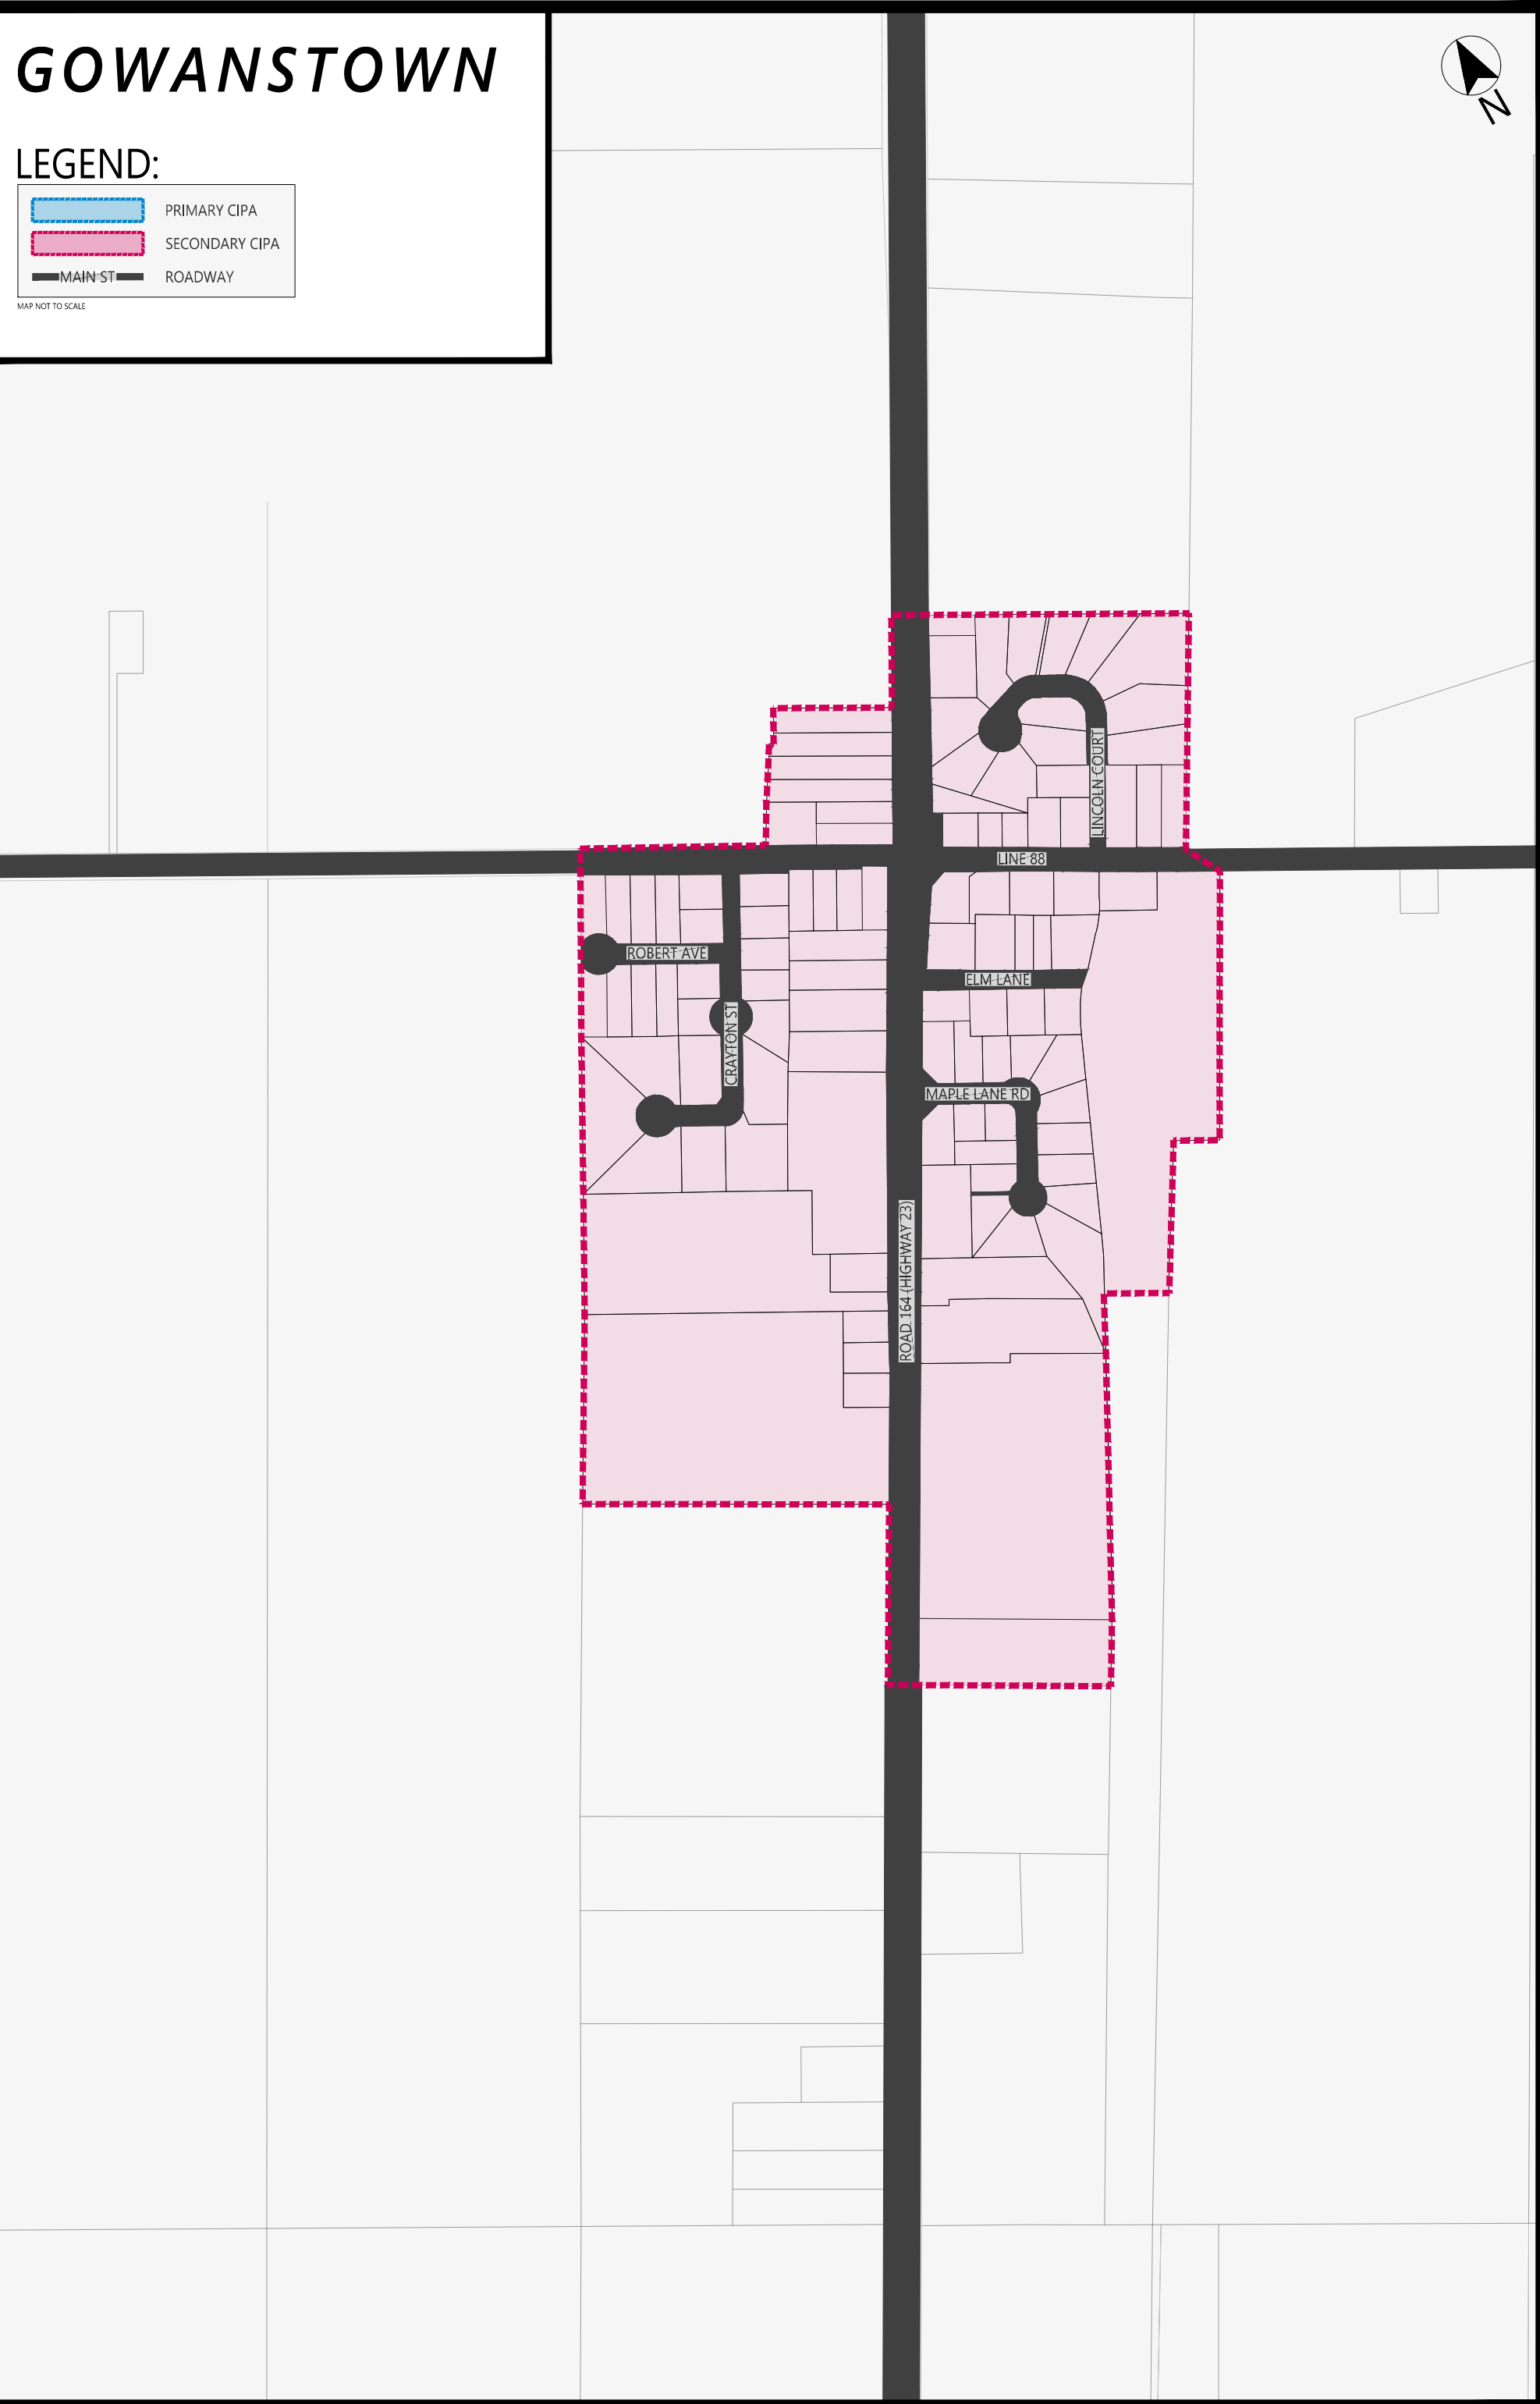

NORTH PERTH CIPAs

LEGEND:

	PRIMARY CIPA
	SECONDARY CIPA
	HIGHWAY 23 PROVINCIAL HIGHWAY
	LINE 88 COUNTY ROAD

MAP NOT TO SCALE

COUNTY OF HURON

COUNTY OF HURON

COUNTY OF WELLINGTON

COUNTY OF WELLINGTON

PERTH EAST

WEST PERTH

NORTH PERTH – PRIMARY CIPAs

NORTH PERTH – SECONDARY CIPAs

GOWANSTOWN

LEGEND:

- PRIMARY CIPA
- SECONDARY CIPA
- MAIN ST
- ROADWAY

MAP NOT TO SCALE

MONKTON

LEGEND:

- PRIMARY CIPA
- SECONDARY CIPA
- MAIN ST
- ROADWAY

MAP NOT TO SCALE