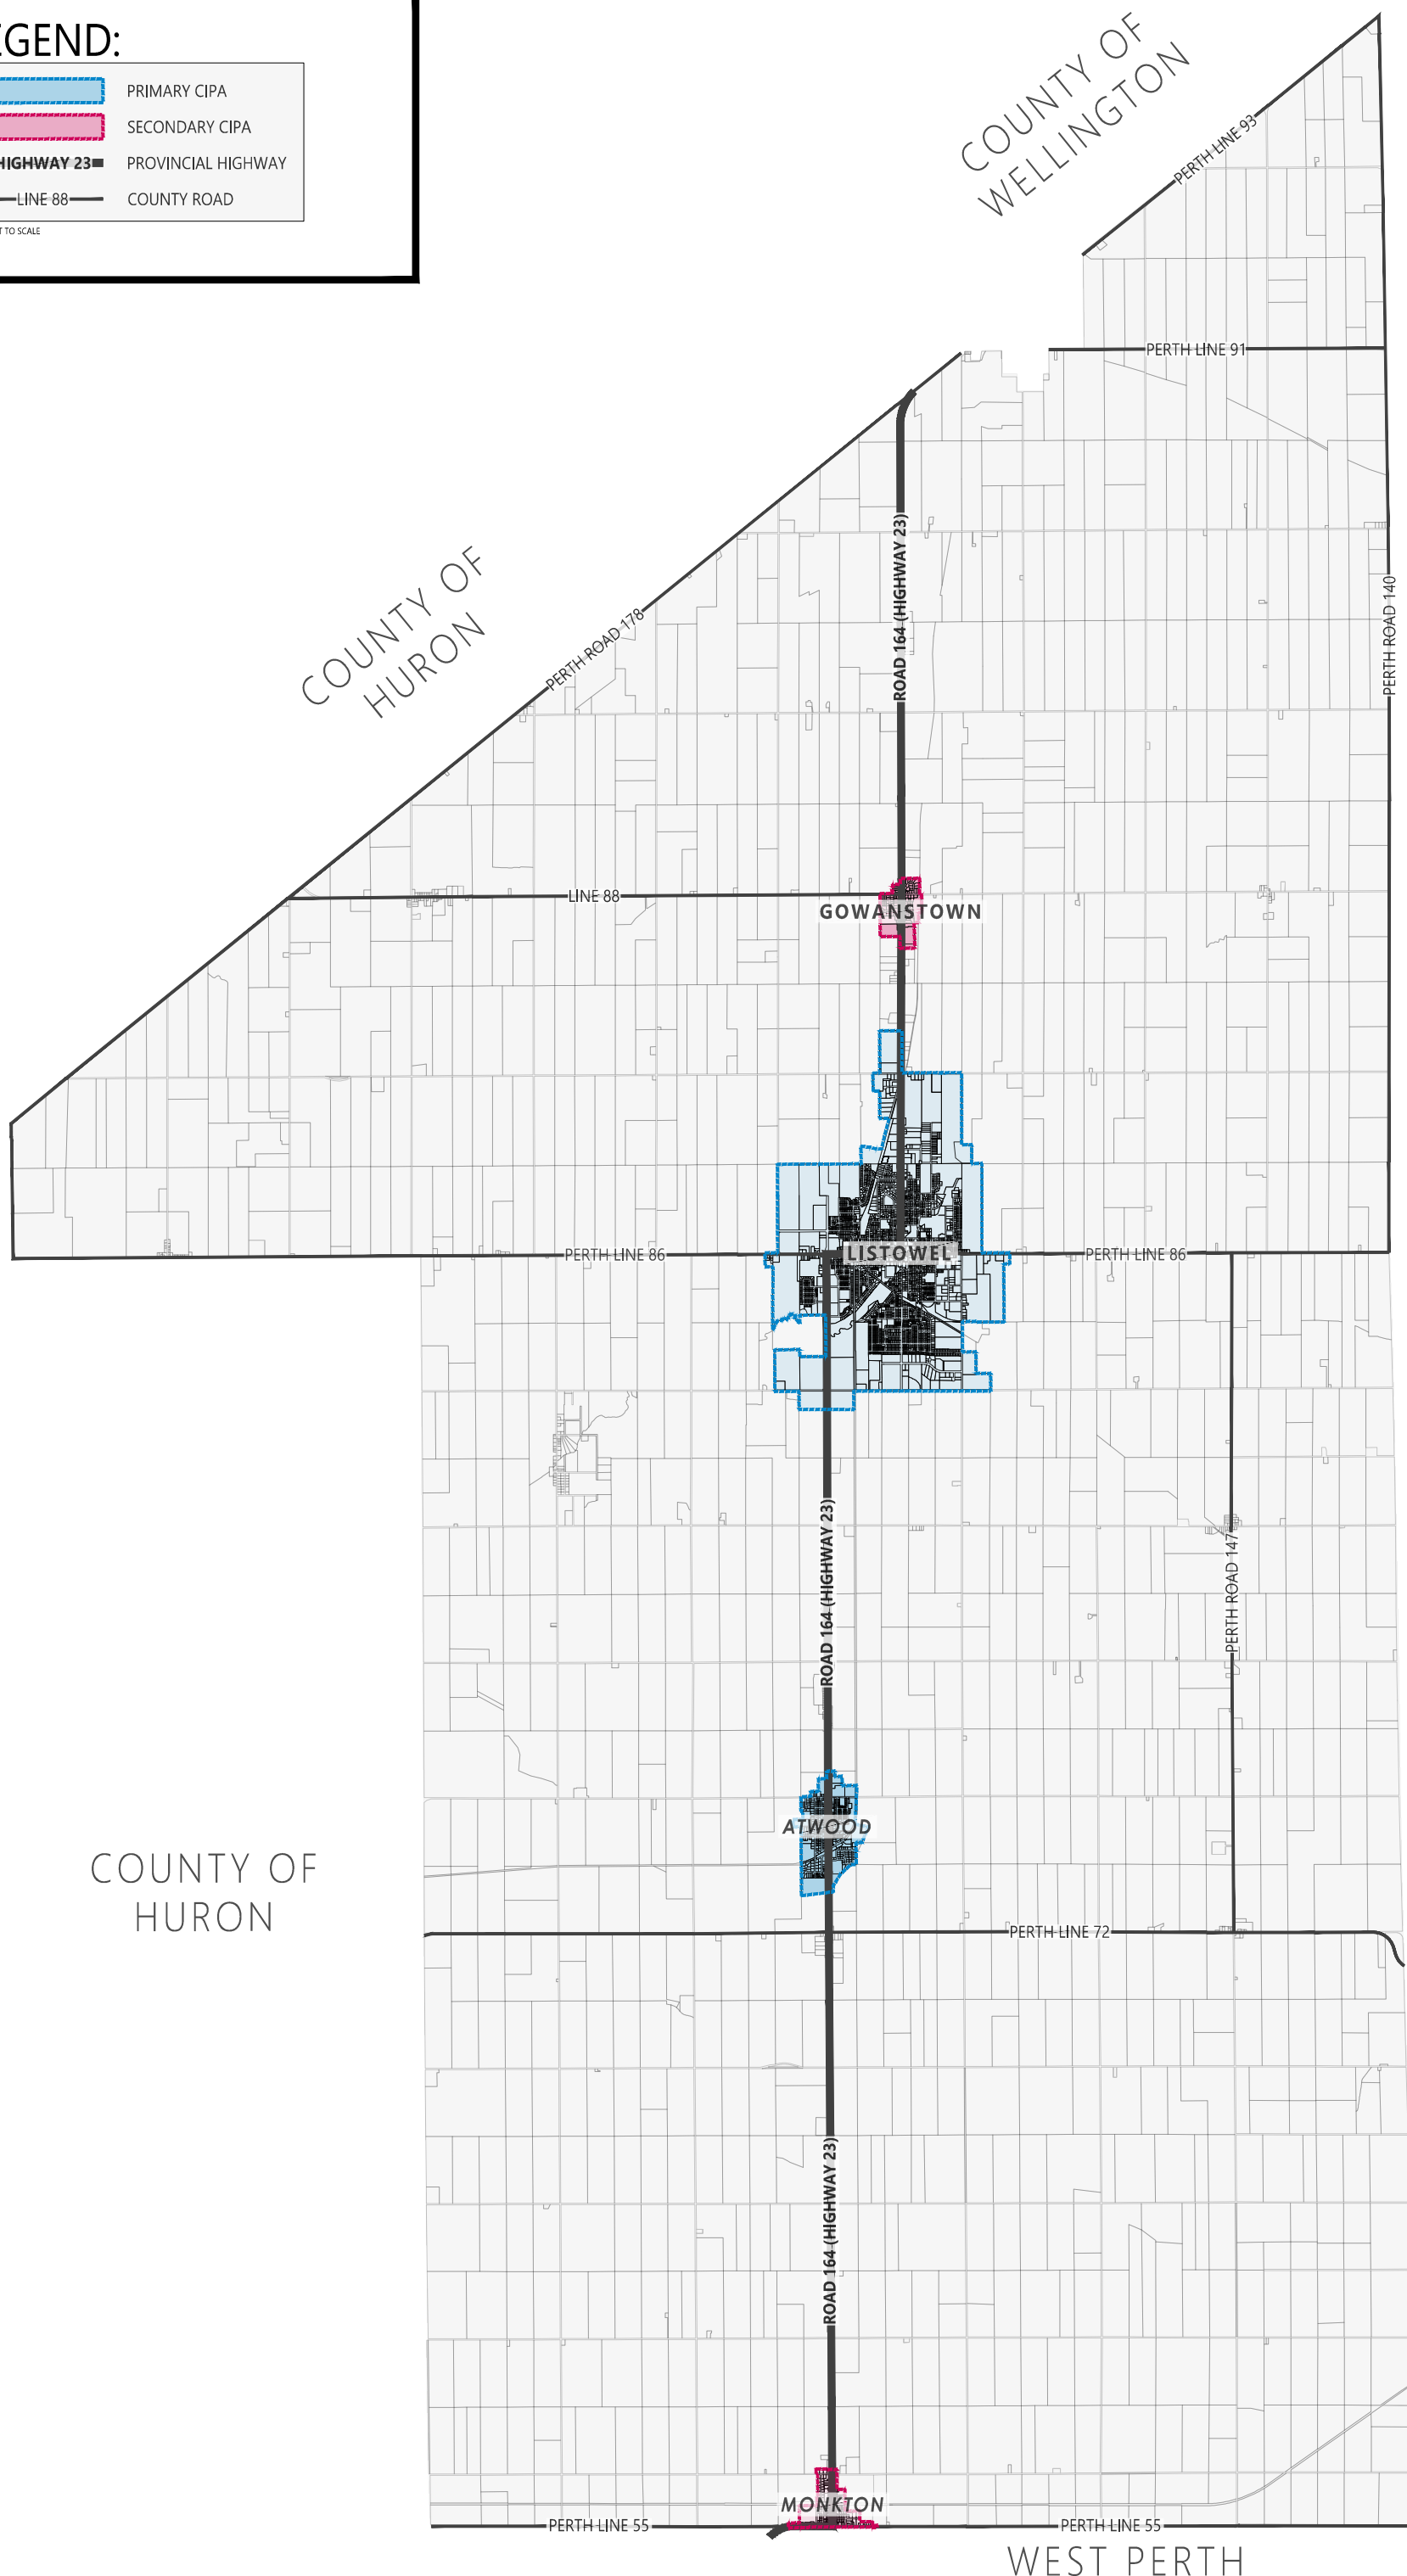

NORTH PERTH CIPAs

LEGEND:

	PRIMARY CIPA
	SECONDARY CIPA
	HIGHWAY 23 PROVINCIAL HIGHWAY
	LINE 88 COUNTY ROAD

MAP NOT TO SCALE

COUNTY OF HURON

COUNTY OF HURON

COUNTY OF WELLINGTON

COUNTY OF WELLINGTON

PERTH EAST

WEST PERTH

NORTH PERTH – PRIMARY CIPAs

NORTH PERTH – SECONDARY CIPAs

GOWANSTOWN

LEGEND:

- PRIMARY CIPA
- SECONDARY CIPA
- MAIN ST
- ROADWAY

MAP NOT TO SCALE

MONKTON

LEGEND:

- PRIMARY CIPA
- SECONDARY CIPA
- MAIN ST
- ROADWAY

MAP NOT TO SCALE