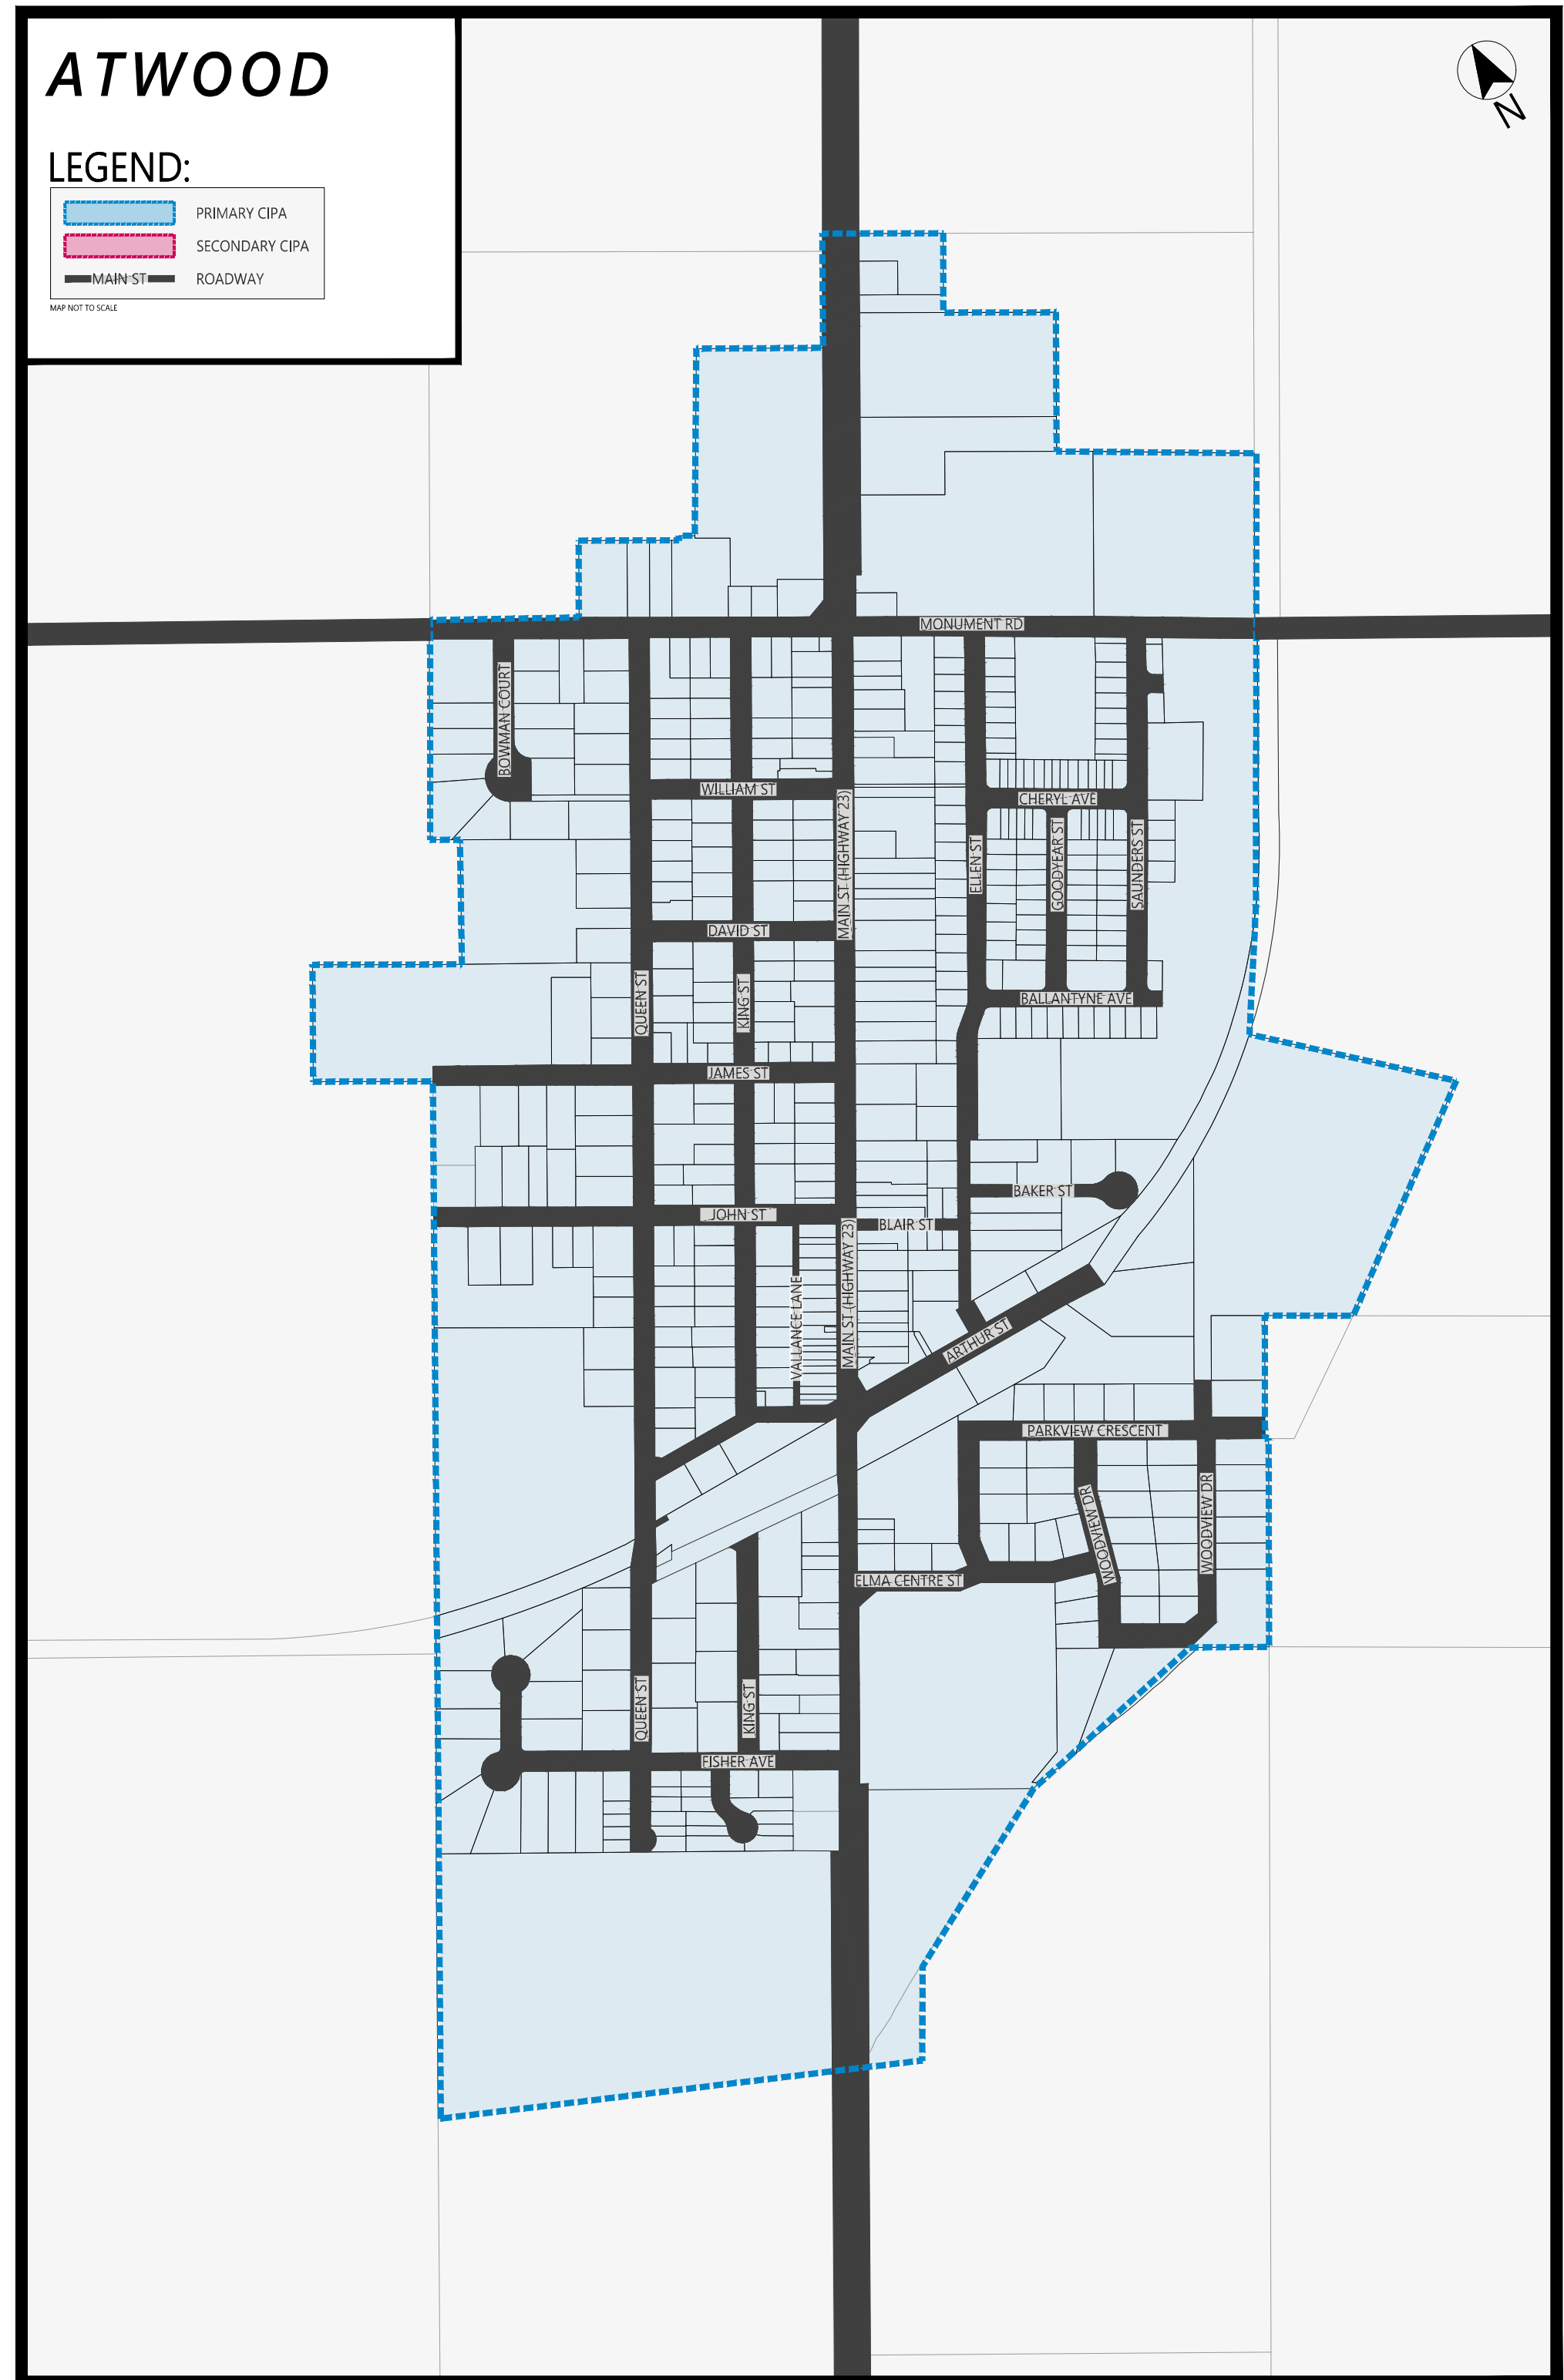

NORTH PERTH CIPAs

LEGEND:

	PRIMARY CIPA
	SECONDARY CIPA
	HIGHWAY 23 PROVINCIAL HIGHWAY
	LINE 88 COUNTY ROAD

MAP NOT TO SCALE

COUNTY OF HURON

COUNTY OF HURON

COUNTY OF WELLINGTON

COUNTY OF WELLINGTON

PERTH EAST

WEST PERTH

NORTH PERTH – PRIMARY CIPAs

NORTH PERTH – SECONDARY CIPAs

GOWANSTOWN

LEGEND:

- PRIMARY CIPA
- SECONDARY CIPA
- MAIN ST
- ROADWAY

MAP NOT TO SCALE

MONKTON

LEGEND:

- PRIMARY CIPA
- SECONDARY CIPA
- MAIN ST
- ROADWAY

MAP NOT TO SCALE