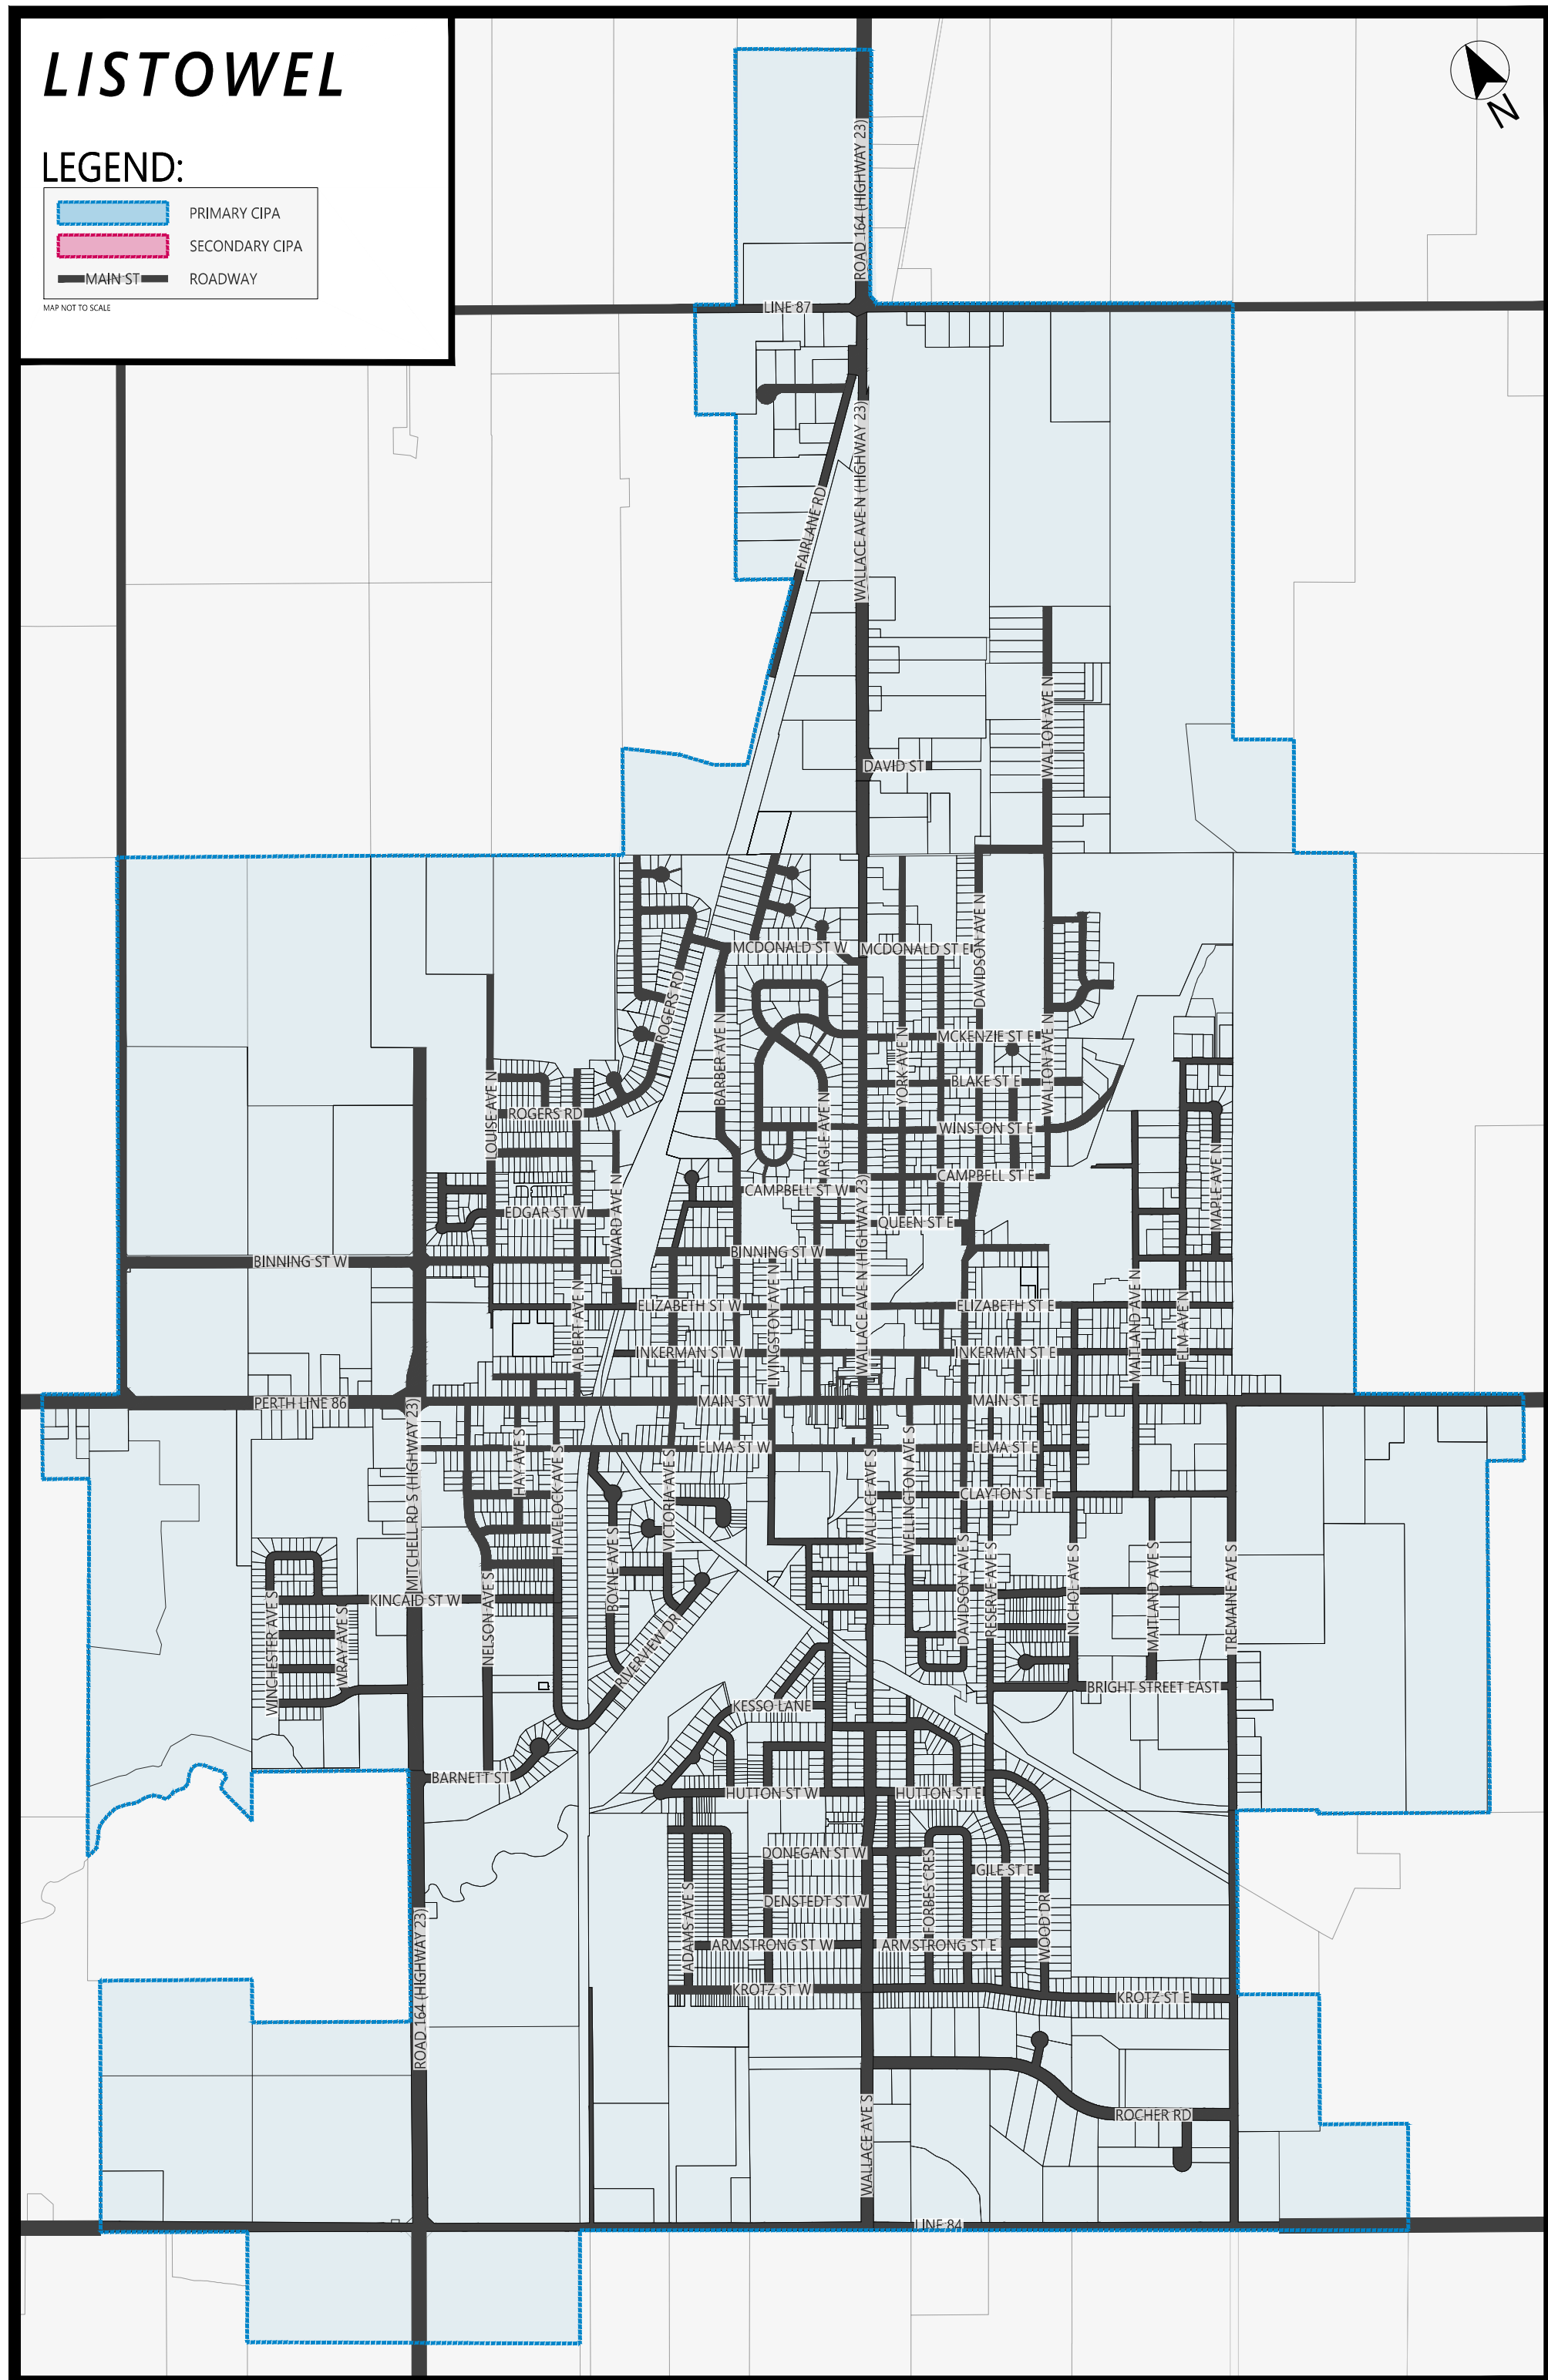

NORTH PERTH CIPAs

LEGEND:

	PRIMARY CIPA
	SECONDARY CIPA
	HIGHWAY 23 PROVINCIAL HIGHWAY
	LINE 88 COUNTY ROAD

MAP NOT TO SCALE

COUNTY OF HURON

COUNTY OF HURON

COUNTY OF WELLINGTON

COUNTY OF WELLINGTON

PERTH EAST

WEST PERTH

NORTH PERTH – PRIMARY CIPAs

NORTH PERTH – SECONDARY CIPAs

GOWANSTOWN

LEGEND:

- PRIMARY CIPA
- SECONDARY CIPA
- MAIN ST
- ROADWAY

MAP NOT TO SCALE

MONKTON

LEGEND:

- PRIMARY CIPA
- SECONDARY CIPA
- MAIN ST
- ROADWAY

MAP NOT TO SCALE