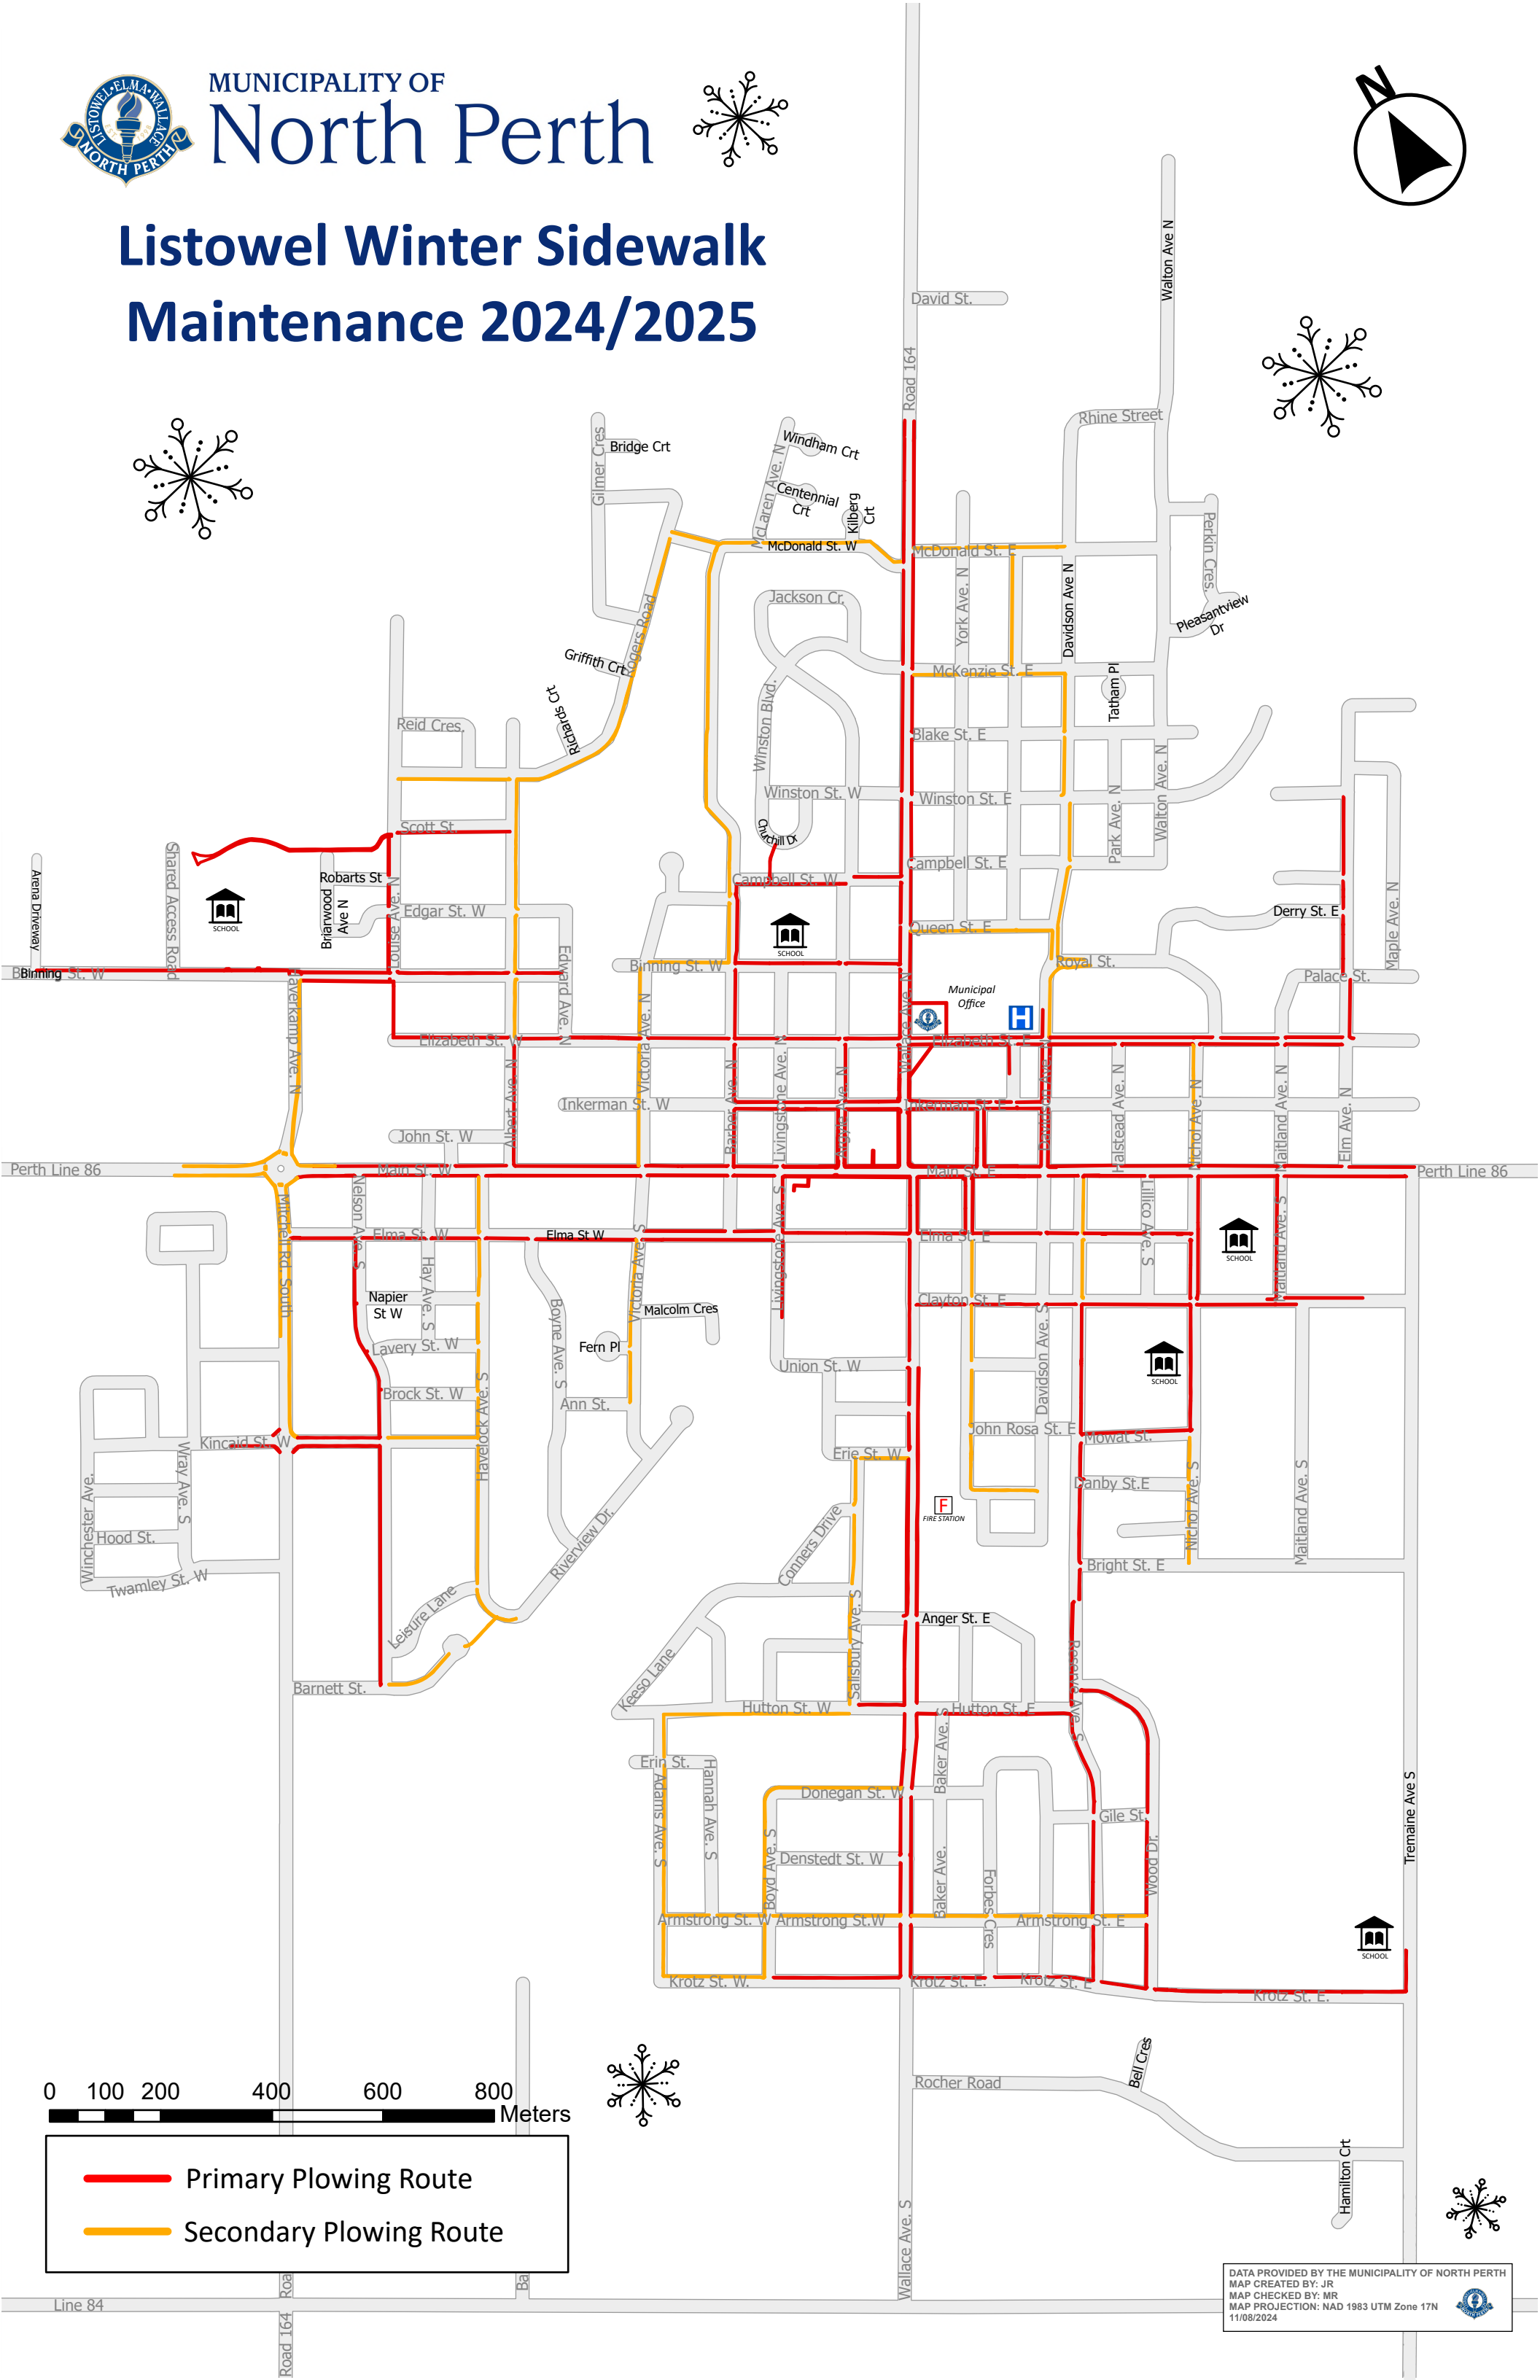

Listowel Winter Sidewalk Maintenance 2024/2025

0 100 200 400 600 800 Meters

- Primary Plowing Route
- Secondary Plowing Route