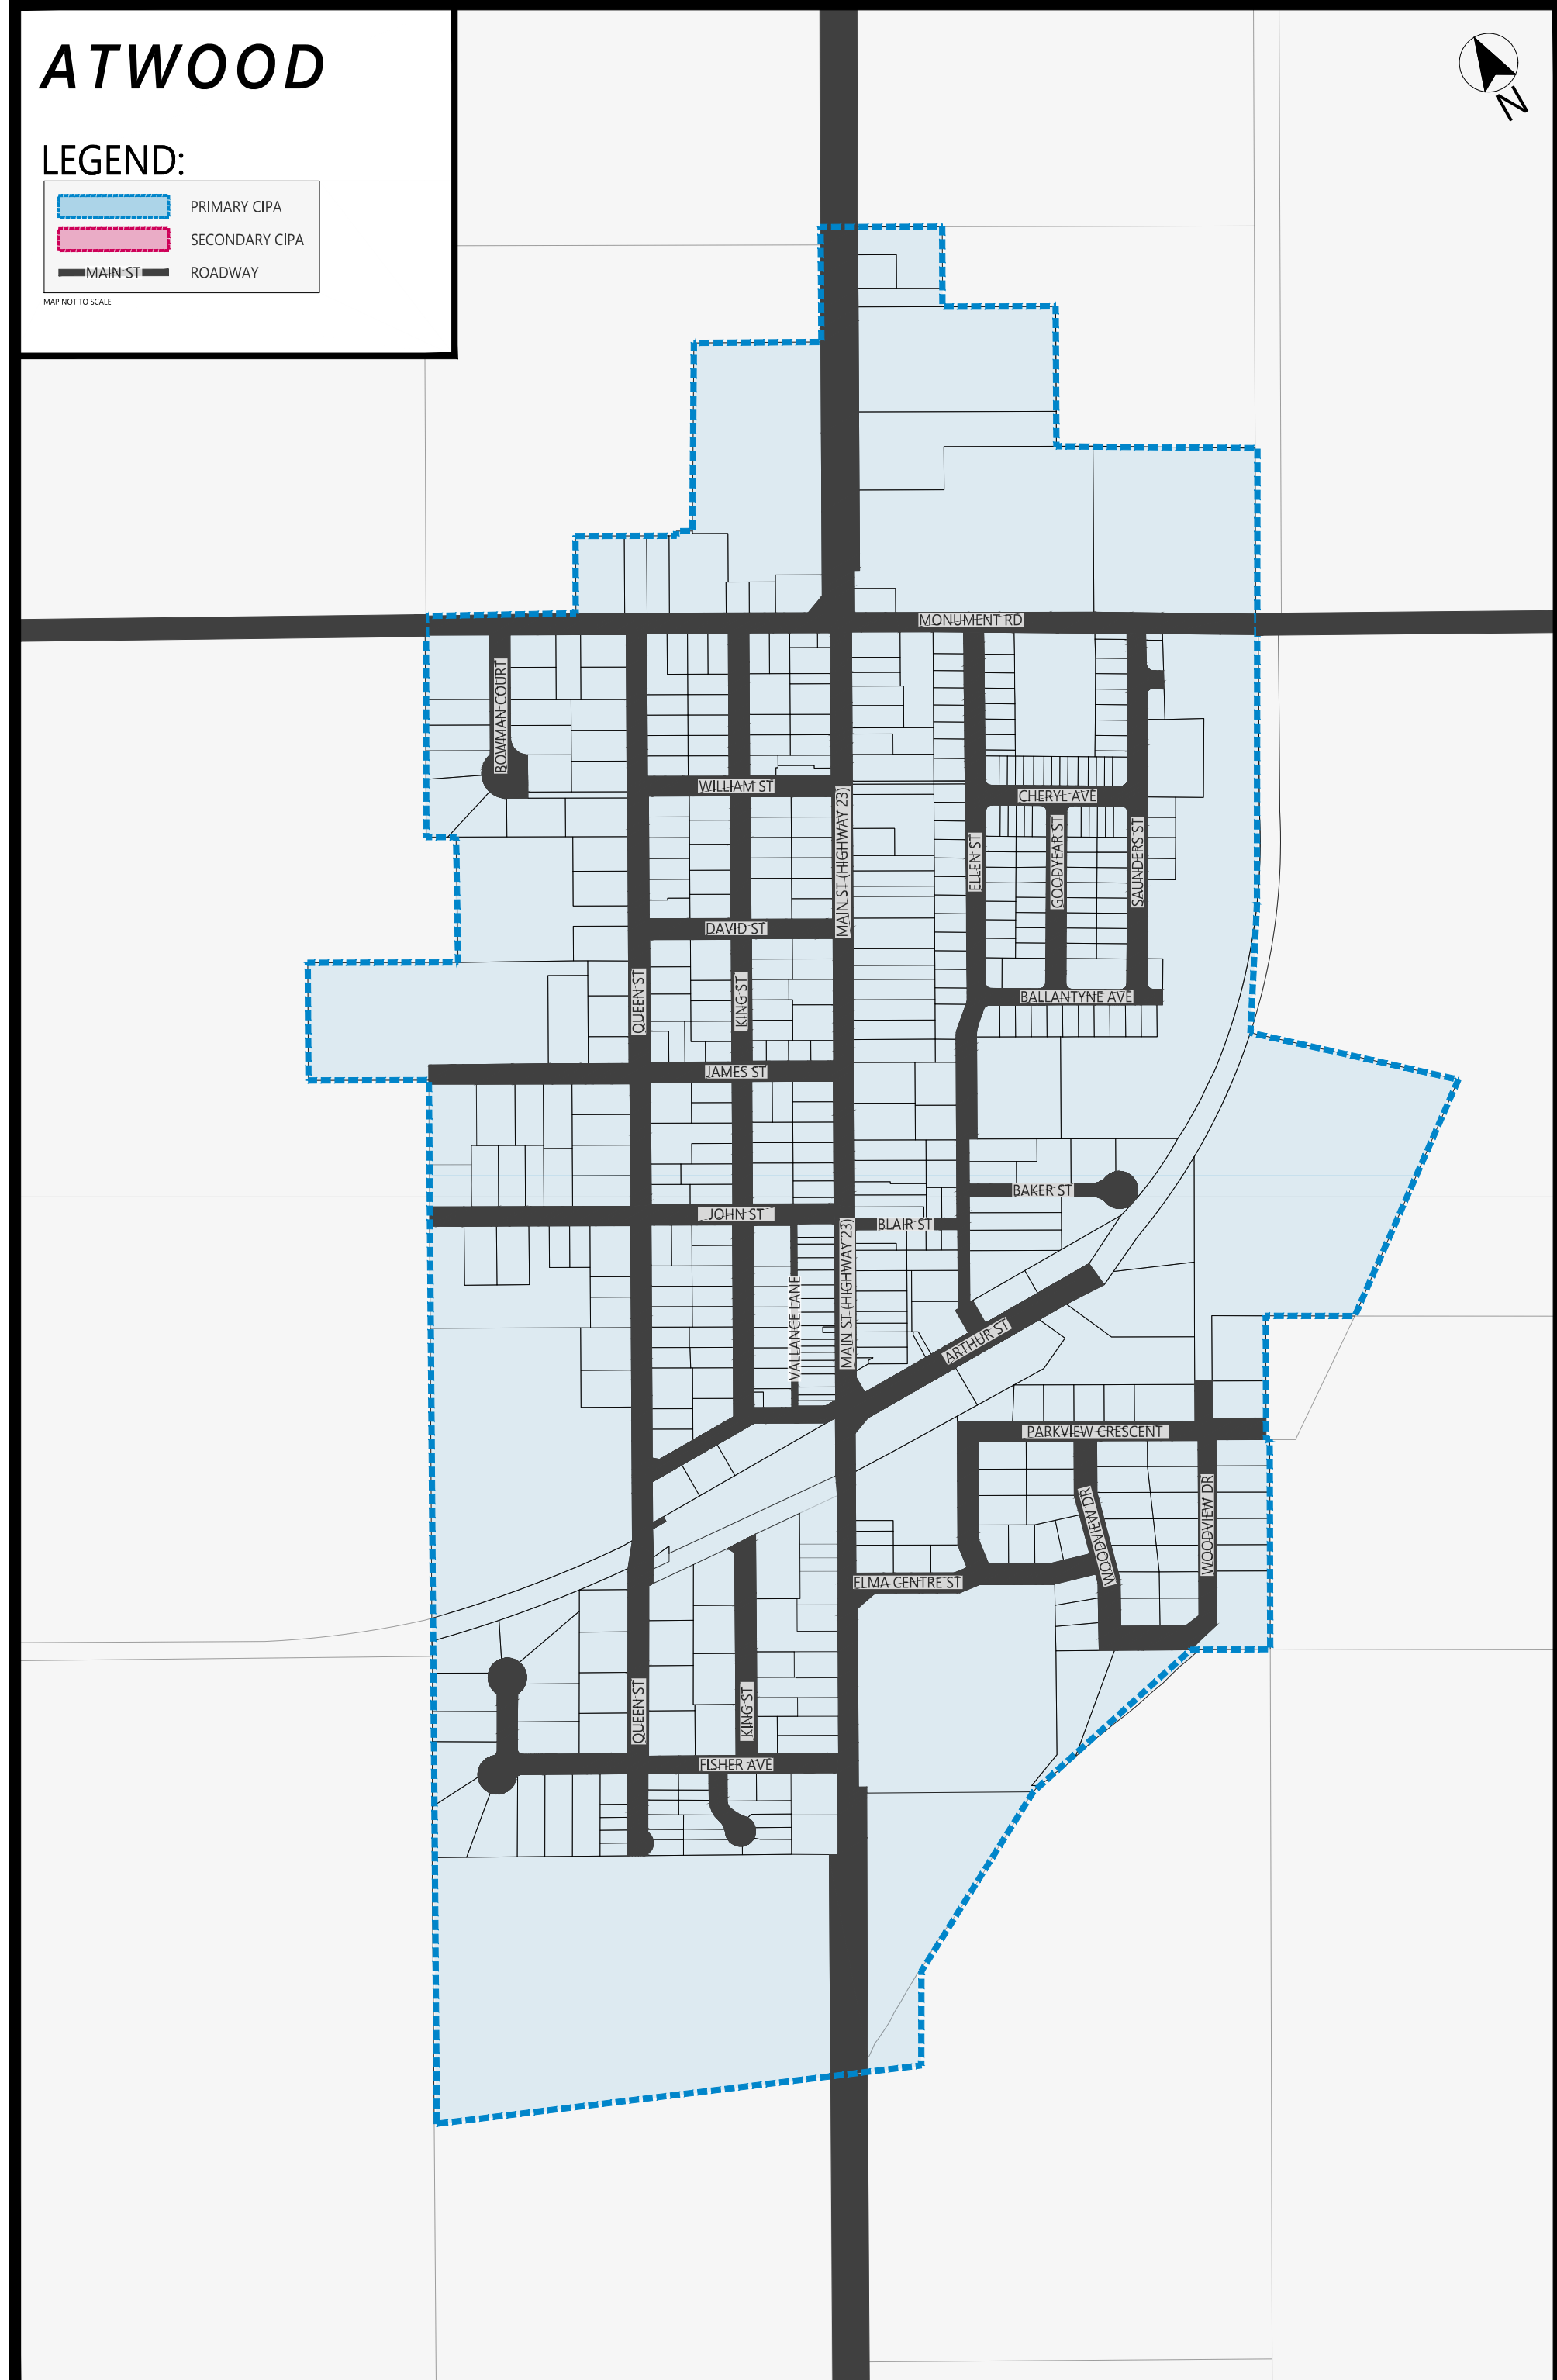

NORTH PERTH CIPAs

LEGEND:

	PRIMARY CIPA
	SECONDARY CIPA
	HIGHWAY 23 PROVINCIAL HIGHWAY
	LINE 88 COUNTY ROAD

MAP NOT TO SCALE

COUNTY OF HURON

COUNTY OF HURON

COUNTY OF WELLINGTON

COUNTY OF WELLINGTON

PERTH EAST

WEST PERTH

NORTH PERTH – PRIMARY CIPAs

LISTOWEL

LEGEND:

- PRIMARY CIPA
- SECONDARY CIPA
- MAIN ST ROADWAY

ATWOOD

LEGEND:

- PRIMARY CIPA
- SECONDARY CIPA
- MAIN ST ROADWAY

NORTH PERTH – SECONDARY CIPAs

GOWANSTOWN

LEGEND:

- PRIMARY CIPA
- SECONDARY CIPA
- MAIN ST
- ROADWAY

MAP NOT TO SCALE

MONKTON

LEGEND:

- PRIMARY CIPA
- SECONDARY CIPA
- MAIN ST
- ROADWAY

MAP NOT TO SCALE