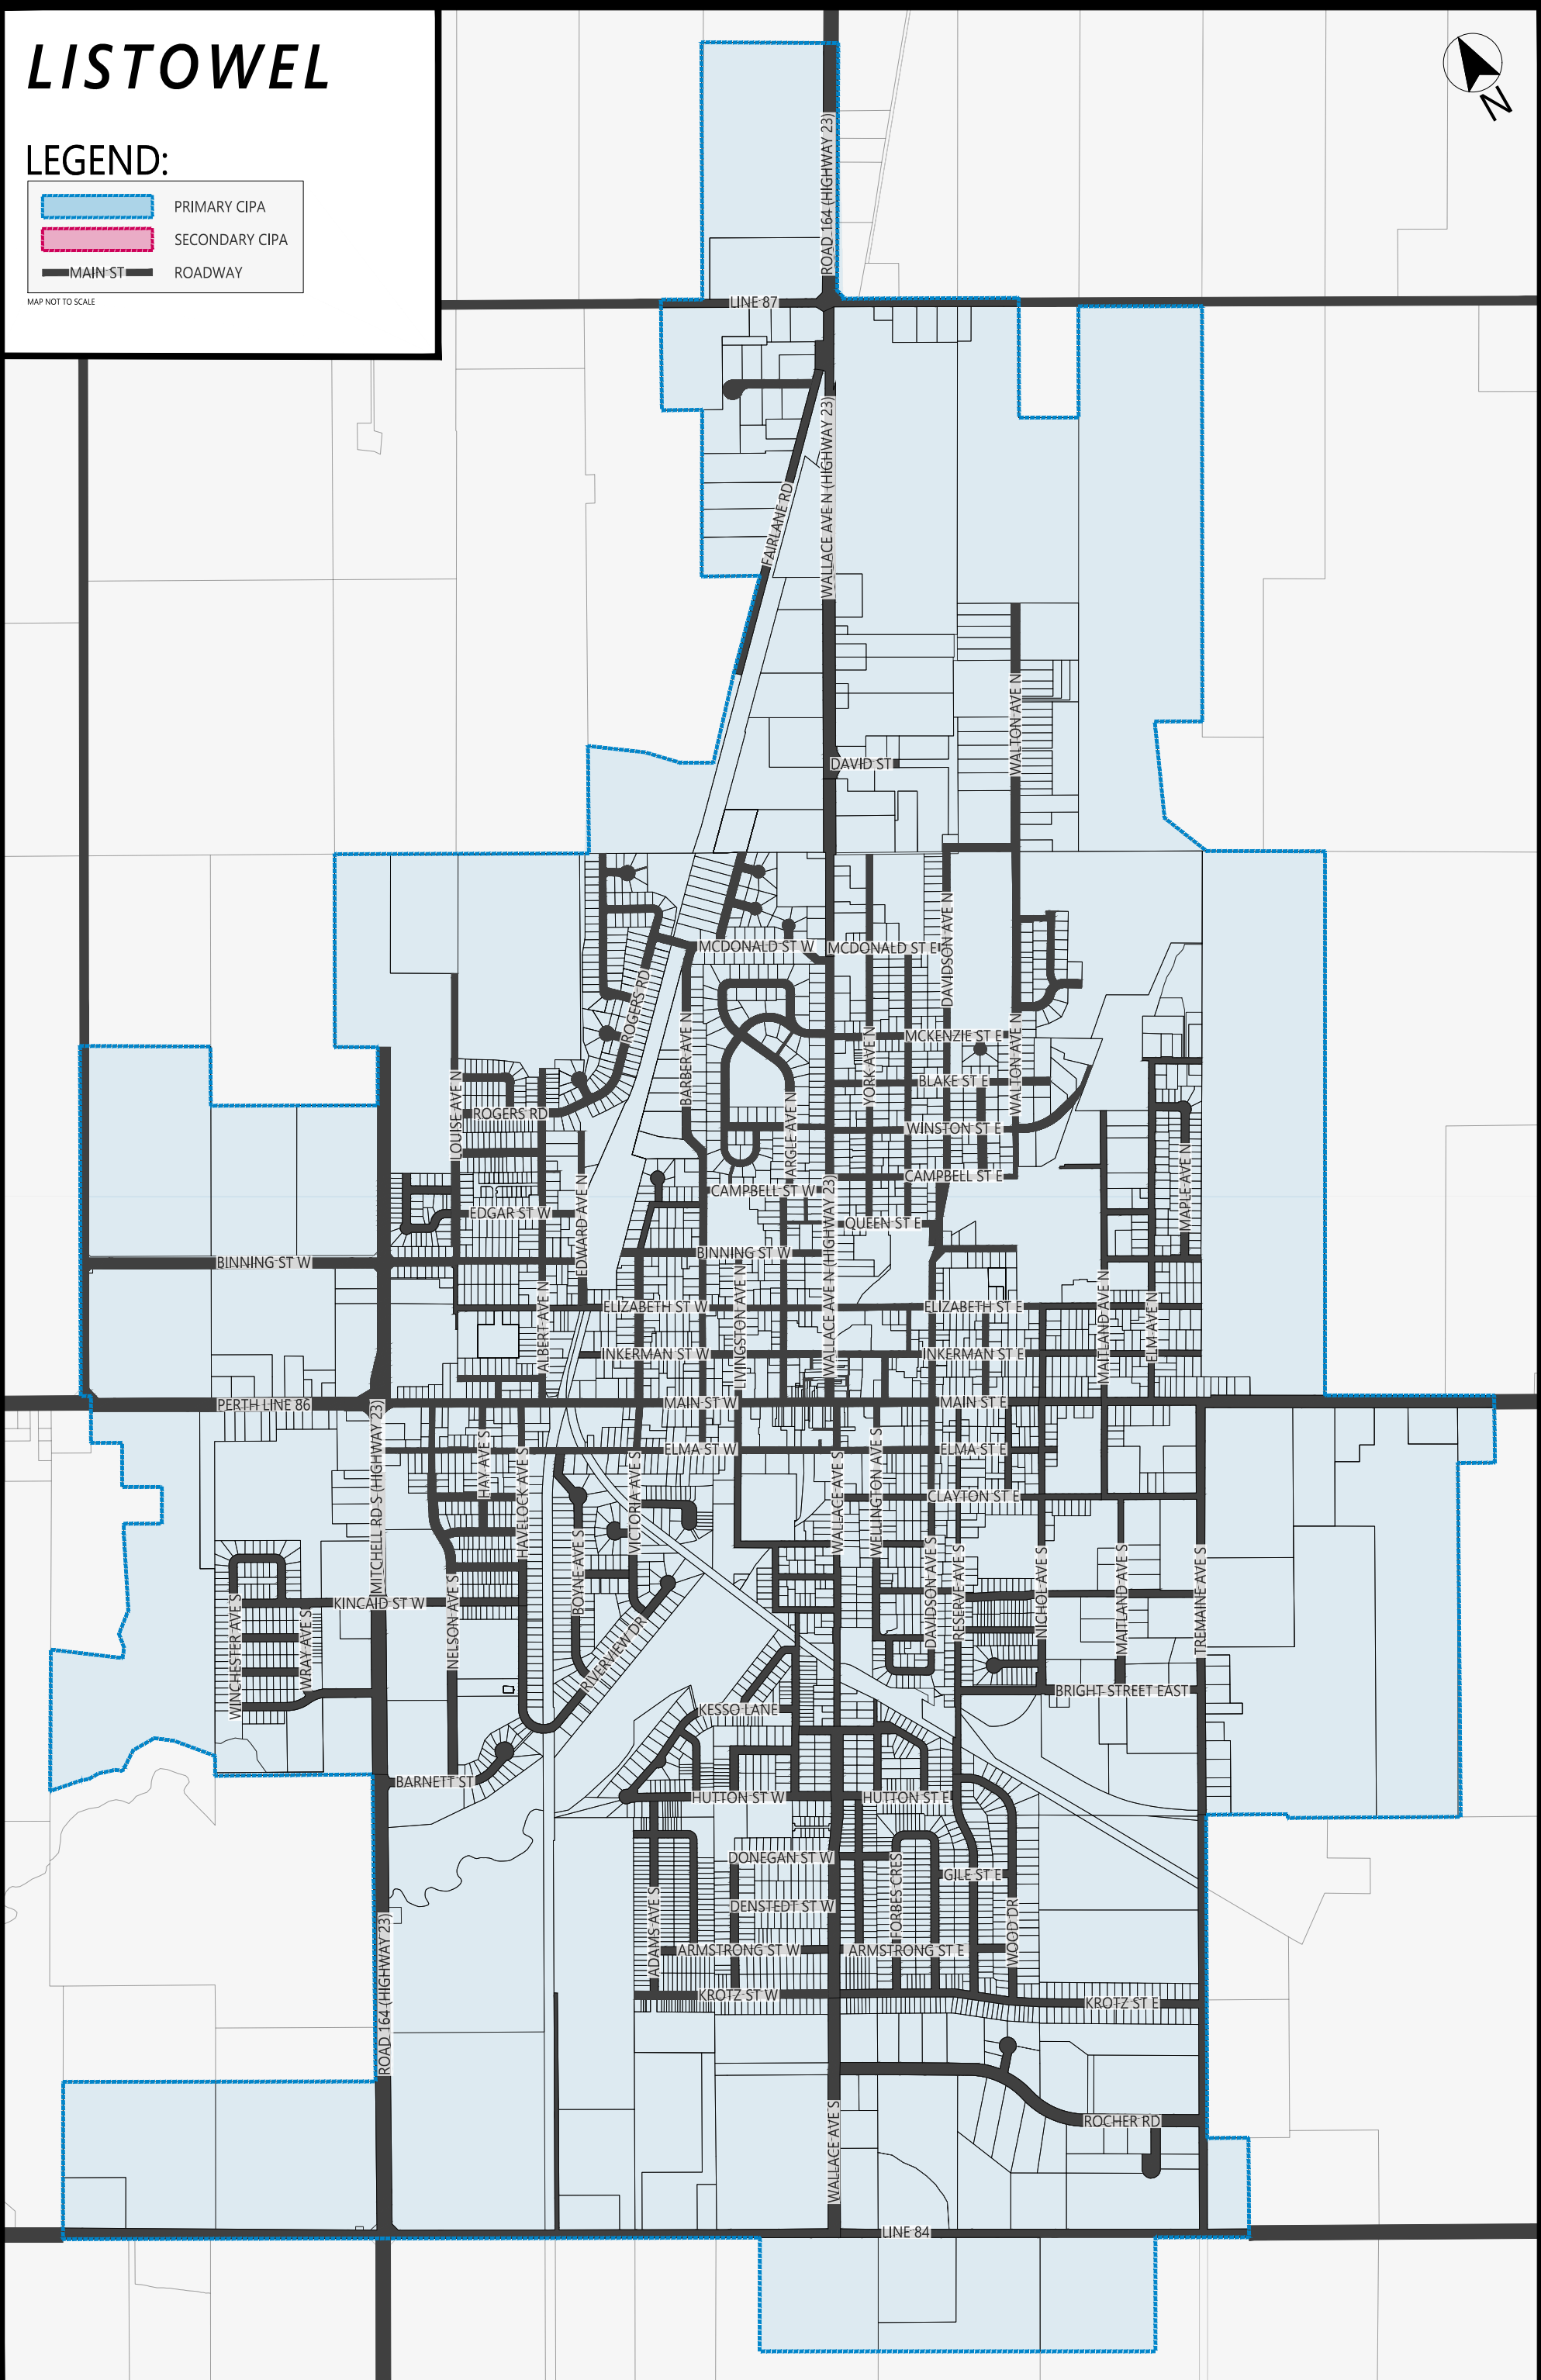

NORTH PERTH CIPAs

LEGEND:

	PRIMARY CIPA
	SECONDARY CIPA
	HIGHWAY 23 PROVINCIAL HIGHWAY
	LINE 88 COUNTY ROAD

MAP NOT TO SCALE

COUNTY OF HURON

COUNTY OF HURON

COUNTY OF WELLINGTON

COUNTY OF WELLINGTON

PERTH EAST

WEST PERTH

NORTH PERTH – PRIMARY CIPAs

LISTOWEL

LEGEND:

- PRIMARY CIPA
- SECONDARY CIPA
- MAIN ST ROADWAY

ATWOOD

LEGEND:

- PRIMARY CIPA
- SECONDARY CIPA
- MAIN ST ROADWAY

NORTH PERTH – SECONDARY CIPAs

GOWANSTOWN

LEGEND:

- PRIMARY CIPA
- SECONDARY CIPA
- MAIN ST
- ROADWAY

MAP NOT TO SCALE

MONKTON

LEGEND:

- PRIMARY CIPA
- SECONDARY CIPA
- MAIN ST
- ROADWAY

MAP NOT TO SCALE