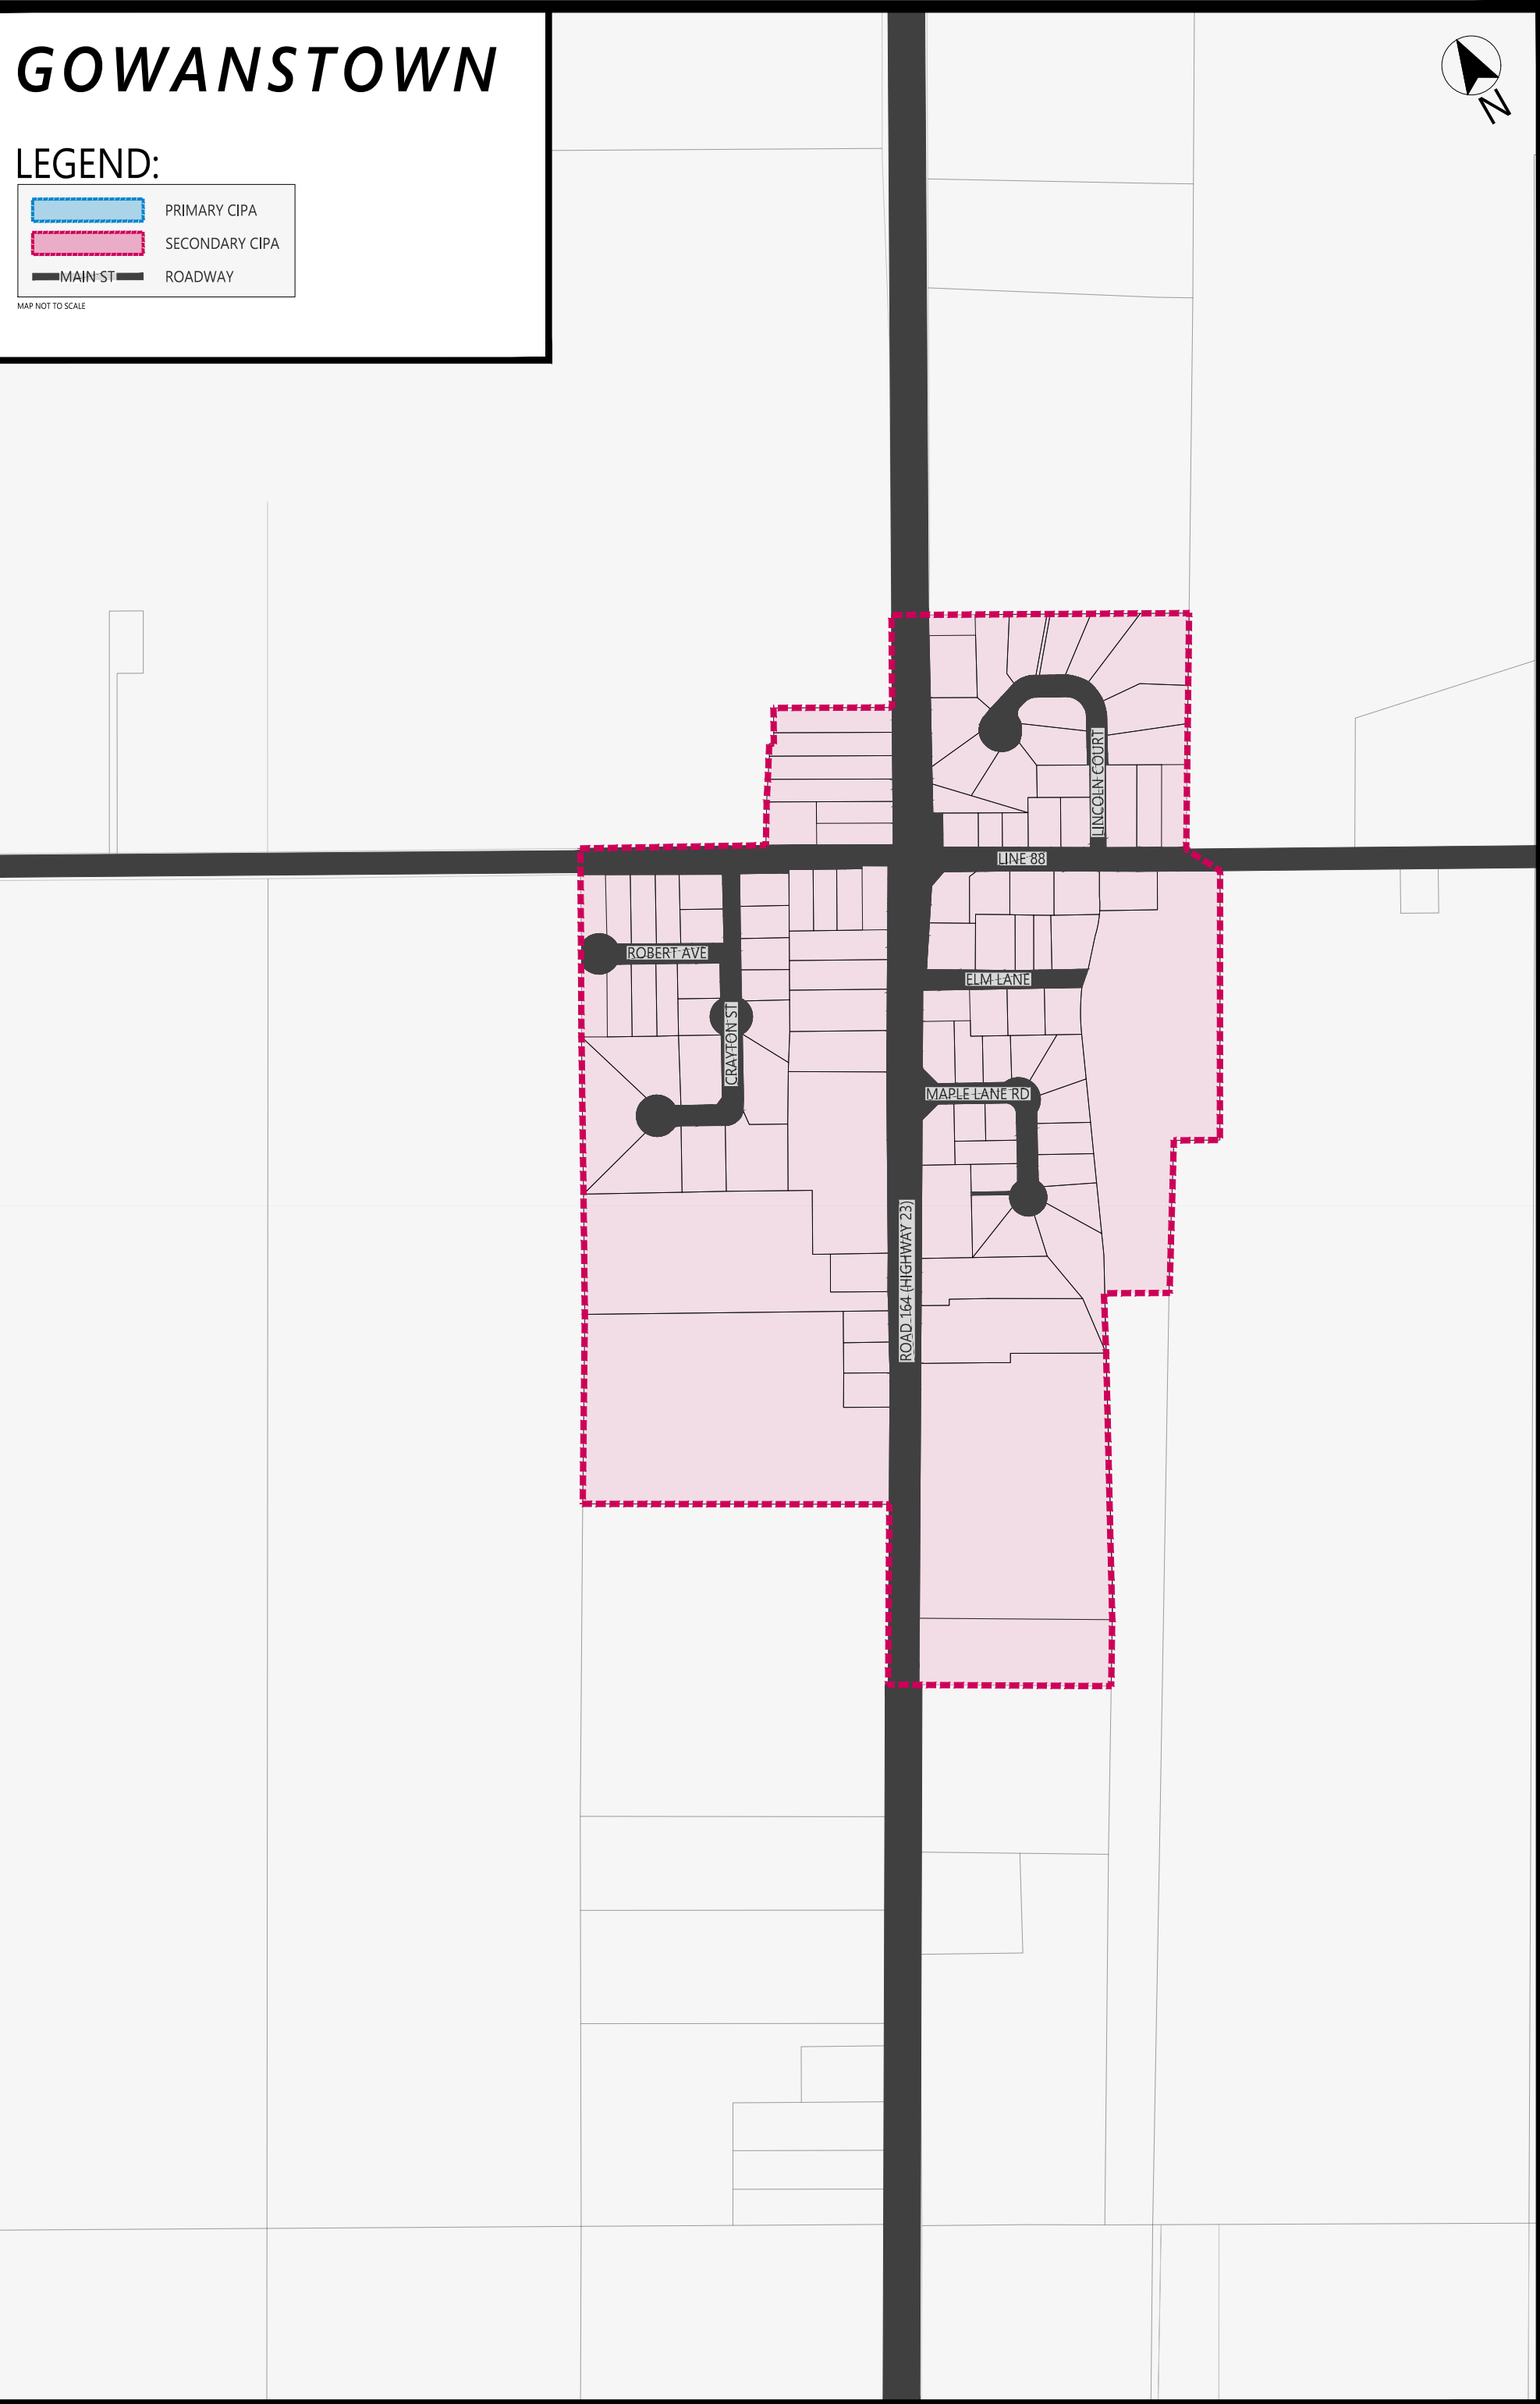

NORTH PERTH CIPAs

LEGEND:

	PRIMARY CIPA
	SECONDARY CIPA
	HIGHWAY 23 PROVINCIAL HIGHWAY
	LINE 88 COUNTY ROAD

MAP NOT TO SCALE

COUNTY OF HURON

COUNTY OF HURON

COUNTY OF WELLINGTON

COUNTY OF WELLINGTON

PERTH EAST

WEST PERTH

NORTH PERTH – PRIMARY CIPAs

LISTOWEL

LEGEND:

- PRIMARY CIPA
- SECONDARY CIPA
- MAIN ST ROADWAY

ATWOOD

LEGEND:

- PRIMARY CIPA
- SECONDARY CIPA
- MAIN ST ROADWAY

NORTH PERTH – SECONDARY CIPAs

GOWANSTOWN

LEGEND:

- PRIMARY CIPA
- SECONDARY CIPA
- MAIN ST
- ROADWAY

MAP NOT TO SCALE

MONKTON

LEGEND:

- PRIMARY CIPA
- SECONDARY CIPA
- MAIN ST
- ROADWAY

MAP NOT TO SCALE