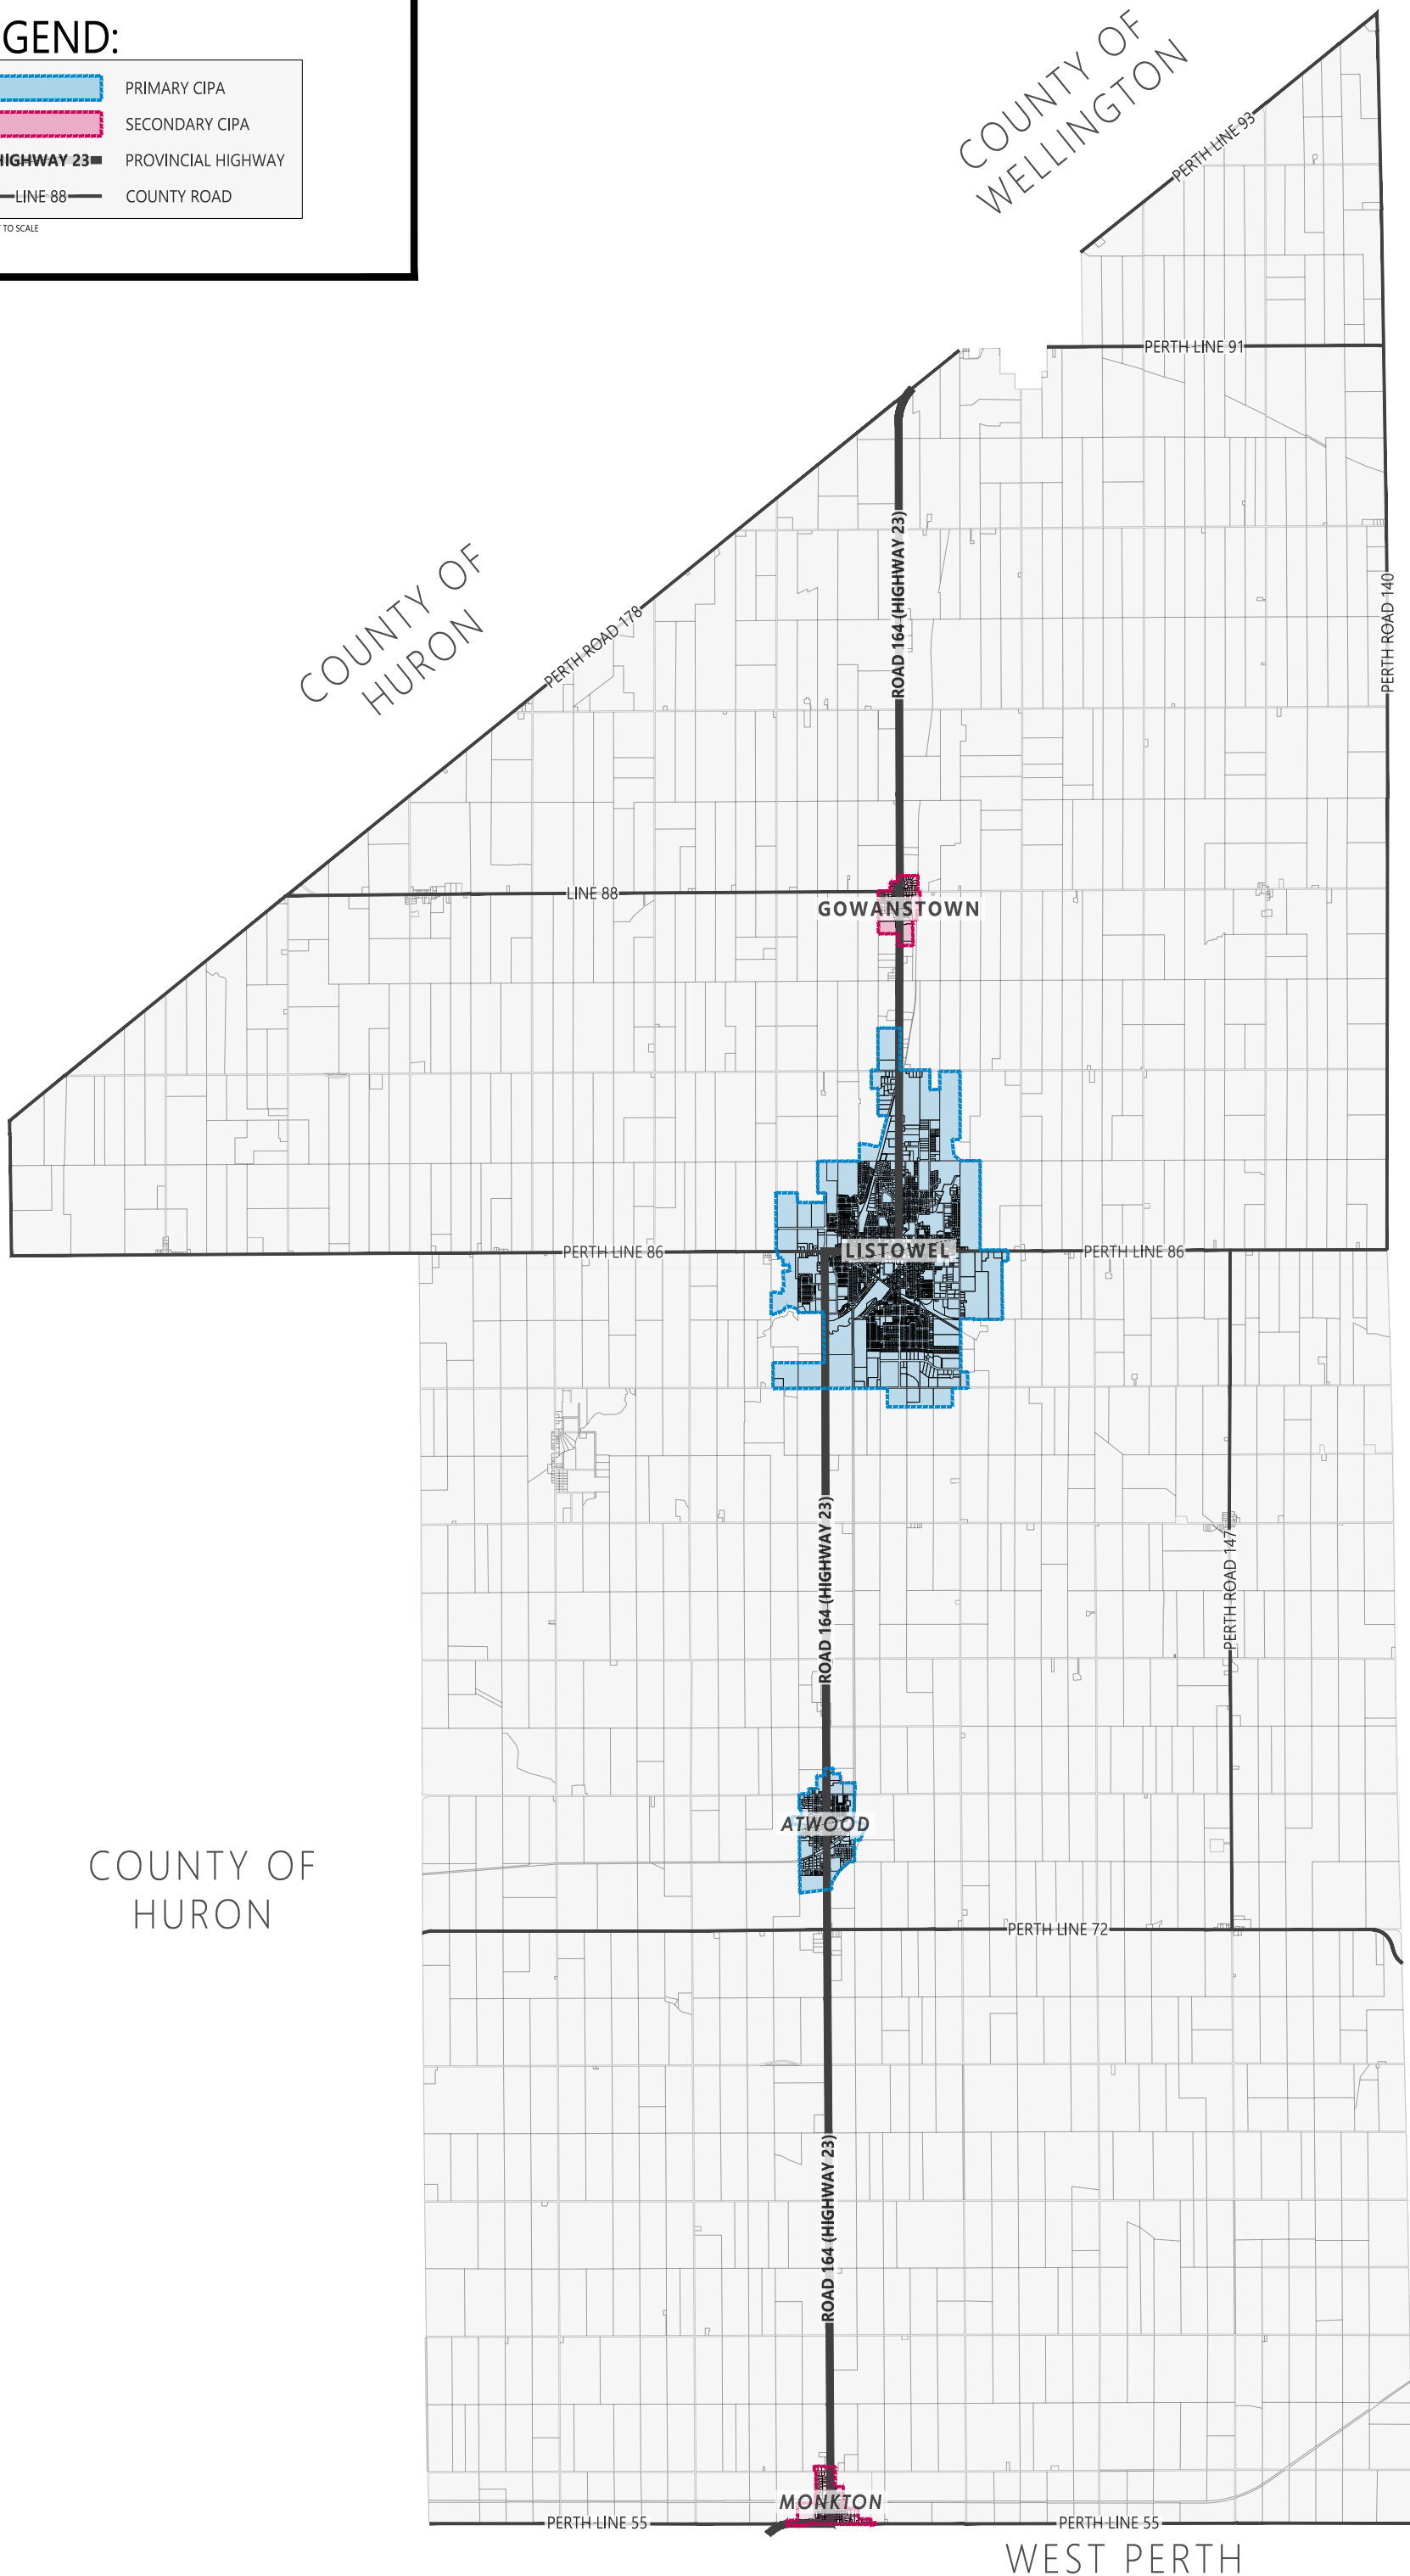

NORTH PERTH CIPAs

LEGEND:

	PRIMARY CIPA
	SECONDARY CIPA
	HIGHWAY 23 PROVINCIAL HIGHWAY
	LINE 88 COUNTY ROAD

MAP NOT TO SCALE

COUNTY OF HURON

COUNTY OF HURON

COUNTY OF WELLINGTON

COUNTY OF WELLINGTON

PERTH EAST

WEST PERTH

NORTH PERTH – PRIMARY CIPAs

LISTOWEL

LEGEND:

- PRIMARY CIPA
- SECONDARY CIPA
- MAIN ST ROADWAY

ATWOOD

LEGEND:

- PRIMARY CIPA
- SECONDARY CIPA
- MAIN ST ROADWAY

NORTH PERTH – SECONDARY CIPAs

GOWANSTOWN

LEGEND:

- PRIMARY CIPA
- SECONDARY CIPA
- MAIN ST
- ROADWAY

MAP NOT TO SCALE

MONKTON

LEGEND:

- PRIMARY CIPA
- SECONDARY CIPA
- MAIN ST
- ROADWAY

MAP NOT TO SCALE